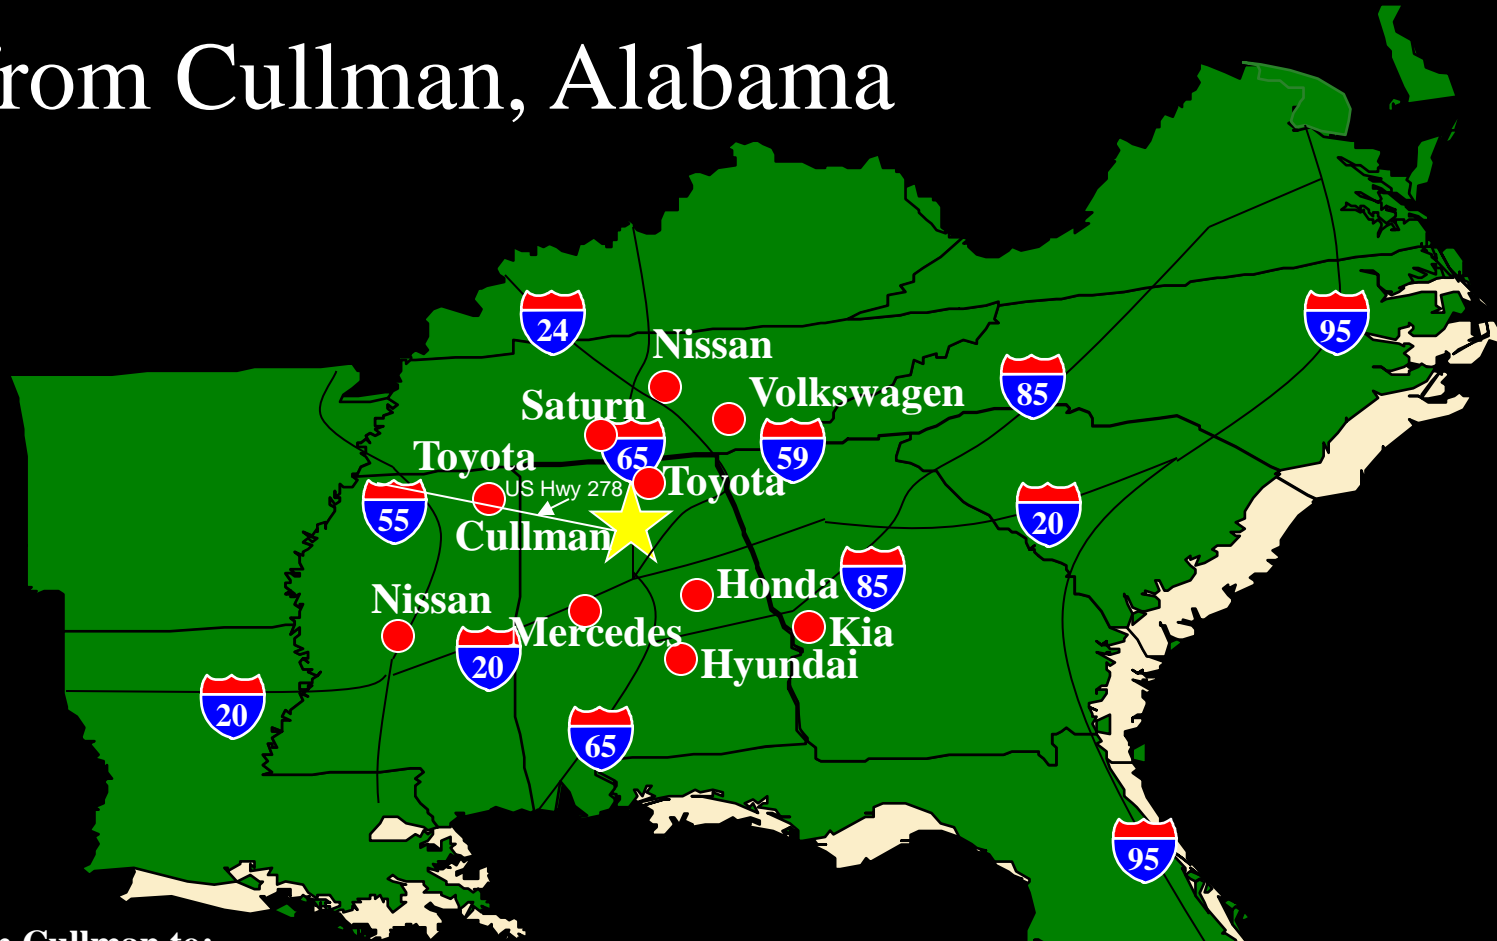

Distances to Automotive Manufacturers from Cullman, Alabama

Distance from Cullman to:

Honda, AL	94 miles	Nissan, TN	149 miles
Mercedes, AL	84 miles	Nissan, MS	309 miles
Saturn, TN	119 miles	Toyota, KY	357 miles
Hyundai, AL	141 miles	Honda, OH	531 miles
Volkswagen, TN	135 miles	Ford, GA	196 miles
Kia, GA	181 miles	Toyota, AL	40 miles
Toyota, MS	141 miles		